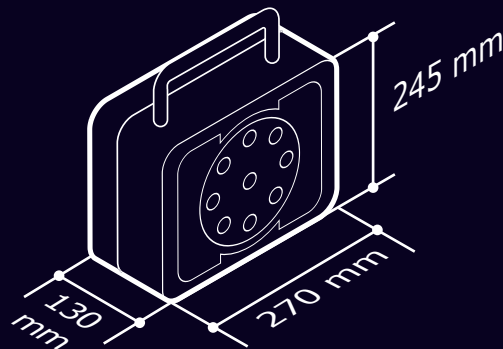

Control Interface
User mode settings
Charge status indicator

Water- and Shock-Proof Case

IK > 0,8

IP 65

- **19 LEDs** 150 lm/W
- **3 Beam Possibilities**
  - long-distance narrow beam
  - large circular beam
  - large elliptical beam

Charge
• Integrated charger

Mains setting (230V)
(approx. charge time: 3hrs30min)