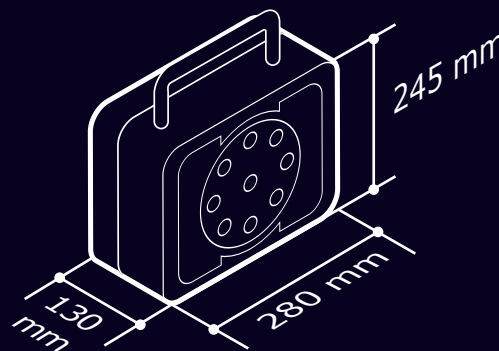

Control Interface
User mode settings
Charge status indicator

Electrical Connector
Push-Pull IP 67

Water- and Shock-Proof Case

IK > 0,8

IP 65

Adjustable Stand

- 27 LEDs 150 lm/W
- 3 Beam Possibilities
 - long-distance narrow beam
 - large circular beam
 - large elliptical beam

Charge
• Integrated charger

Mains setting (230V)
(approx. charge time: 3hrs30min)

Cigarette lighter setting (12V)
(approx. charge time: 10hrs)

Solar panel charger
(approx. charge time: 10hrs), panel optional

4 Kg

Electrical Connector
Push-Pull IP 67

Control Interface
User mode settings
Charge status indicator

Water- and Shock-Proof Case

IK > 0,8

IP 65

- **19 LEDs** 150 lm/W
- **3 Beam Possibilities**
 - long-distance narrow beam
 - large circular beam
 - large elliptical beam