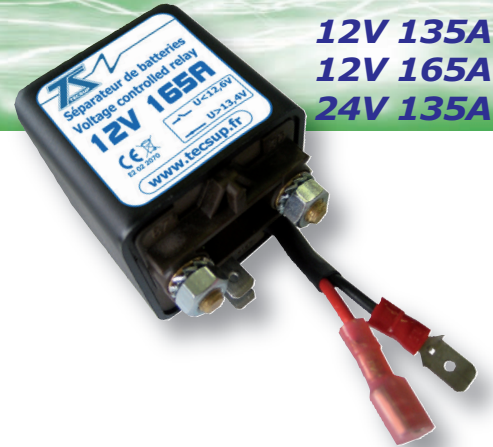

## BATTERY SEPARATORS

12V 135A  
12V 165A  
24V 135A

- An essential product for all vehicles which have two independent batteries.
- Absolutely no power drop between the alternator and your batteries.
- The most complete battery separator on the market today.
- Convenient for all types of applications : boats, emergency vehicles, special vehicles, camping-cars, etc...

References	SB 12135 01	SB 12165 01	SB 12165 02	SB 24135 01	SB 24135 02
<b>CHARACTERISTICS</b>					
Amps (A)	135		165		135
Closing level (V)	13,4		13,4		26,8
Opening level (V)	12,6		12,6		25,2
Consumption (mA)	< 3		< 3		< 5
Manuel Coupling	x	x	x	x	x
+Ignition   D+ alternator			x		x
Relay information state			x (5 mA Max)		x (2,5 mA Max)
Current stability			± 1 %		
Weight (gr)	80		140		
Dimensions H x L x l (mm)			80 x 46 X 46		
Original connections			M6		
Optional connections			M8		