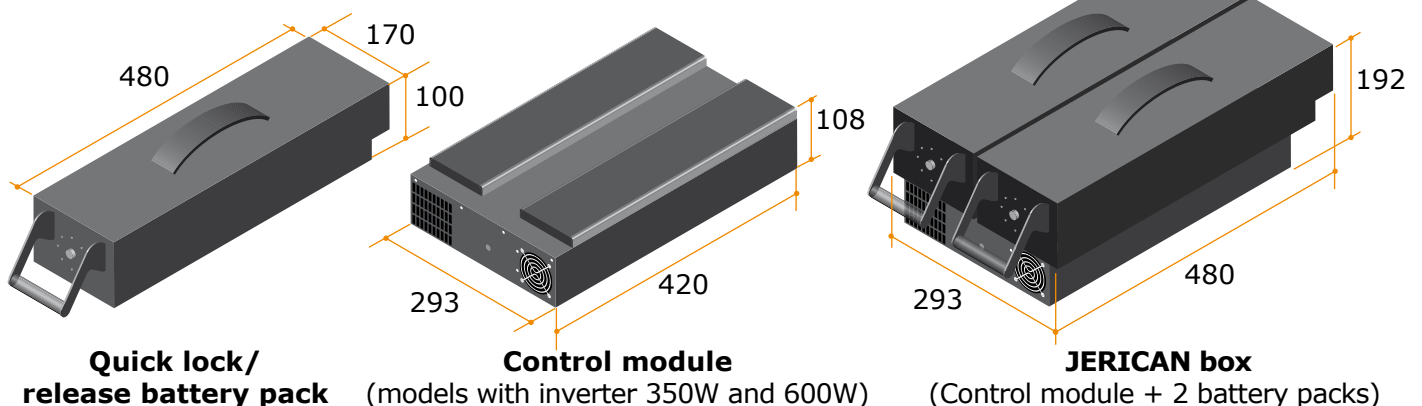

Remote display output (optional remote digital screen display)

230 VAC outputs

Features

Control module

24V battery outputs	Stabilised DC outputs (5V, 12V, 19V, 24V)	230 VAC outputs	Weight (excluding converter)	Connectors	Product No.
2	2*	0	7,3 kg	AMP	CLC TEC 4LW 000A000
				Banana	CLC TEC 4LW 000B000
2	2*	2 (350W)	8,6 kg	AMP	CLC TEC 4LW 035A000
				Banana	CLC TEC 4LW 035B000
2	2*	2 (600W)	9,3 kg	AMP	CLC TEC 4LW 060A000
				Banana	CLC TEC 4LW 060B000
2	2*	2 (1500W)	12,3 kg	AMP	CLC TEC 4LW 150A000
				Banana	CLC TEC 4LW 150B000

* Pre-wired output: requires a converter. TECSUP provides converter boards designed for all applications (to order separately, please contact us).

Dimensions

**Quick lock/
release battery pack**

Control module
(models with inverter 350W and 600W)