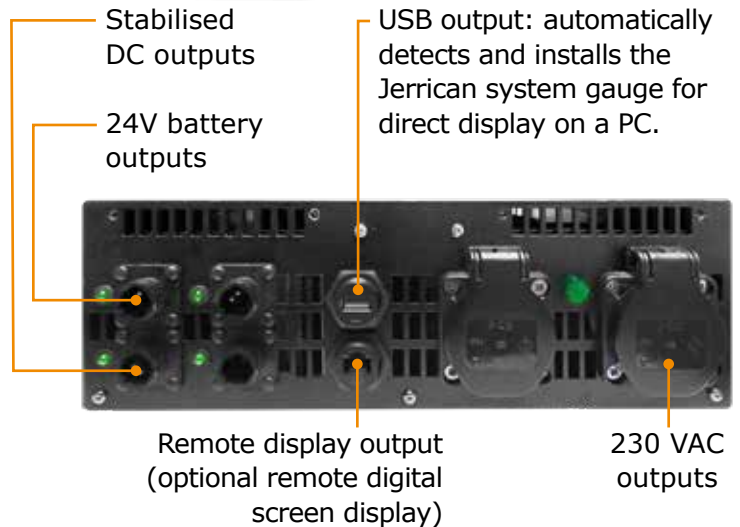

Depending on the power requirements of connected devices and each battery pack's charge status, the control module automatically selects the best power supply configuration (switching between packs, simultaneous use of both packs).

Switch simultaneously cuts off all outputs.

Outputs designed for all requirements

All models feature:

- 2 outputs 24VDC battery,
- 2 outputs DC/DC stabilisable voltage (controlled separately),
- 2 outputs 230 VAC are provided on inverter models (350W, 600W or 1500W).

Each model is delivered with banana jacks or foolproof AMP connectors.

Stabilised DC outputs

24V battery outputs

USB output: automatically detects and installs the Jerrican system gauge for direct display on a PC.