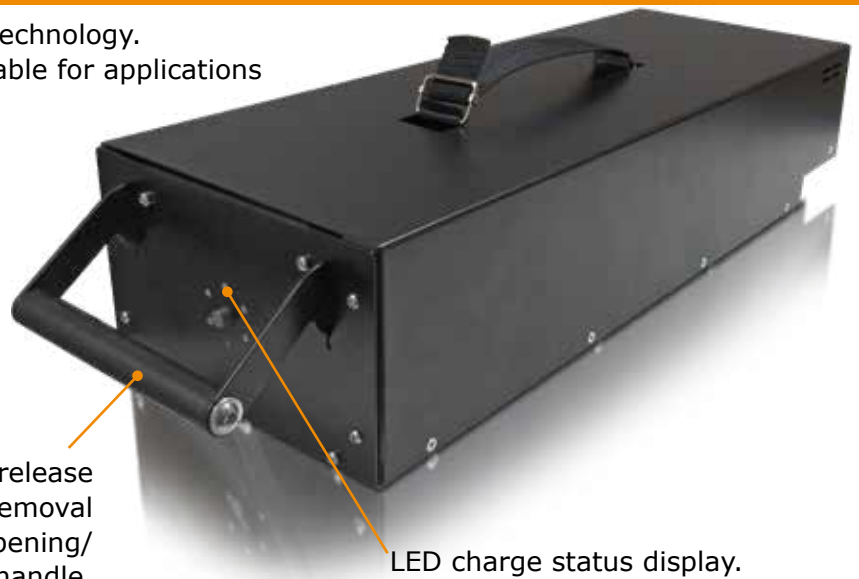

TecSUP

STANDALONE POWER BOXES

JERRICAN

Unlimited off-grid power

- Smart, individually rechargeable lithium-ion battery packs
- Operate 24/7 without power-outs

Ultimate ease of usage

- Battery packs feature quick lock/release mechanisms for effortless mounting on the control module
- Strong, secure, light and compact cabinet

Unleash your power!

JERRICAN Standalone Power Boxes

JERICAN boxes deliver portable electrical power to keep your devices operating smoothly: computers, printers, terminals, industrial and control equipment, etc.

Each box comes with power storage, conversion, interfacing and multiplexed controls in one comprehensive, secure, flexible and easy-to-use system.

- JERICAN boxes feature a versatile control module and quick lock/release battery packs. Depending on your power requirements, a single battery pack may be all you need.
- Battery packs and control modules can be ordered separately.

Battery packs feature a quick lock/release mechanism for easy mounting/removal from the control module by simply opening/closing the grip handle.

LED charge status display.

Features

Quick lock/release battery pack