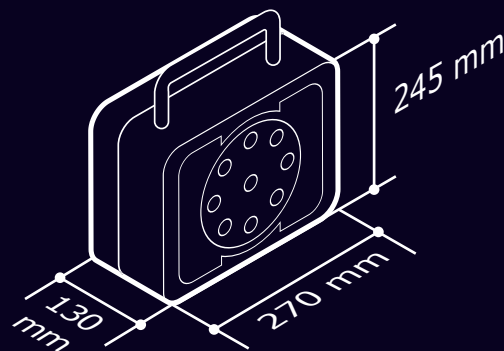

Control Interface
User mode settings
Charge status indicator

Water- and Shock-Proof Case

IK > 0,8

IP 65

- **19 LEDs** 150 lm/W
- **3 Beam Possibilities**
  - long-distance narrow beam
  - large circular beam
  - large elliptical beam

Charge
• Integrated charger

Mains setting (230V)
(approx. charge time: 3hrs30min)