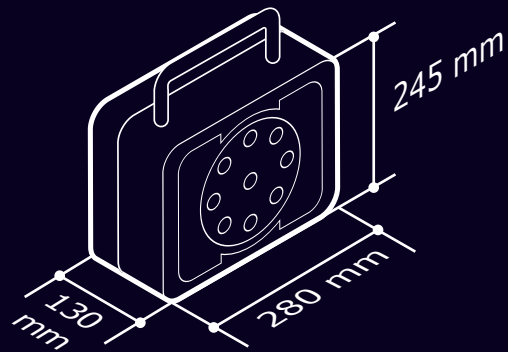

Control Interface
User mode settings
Charge status indicator

Electrical Connector
Push-Pull IP 67

Water- and Shock-Proof Case

IK > 0,8

IP 65

Port USB

Adjustable Stand

- 27 LEDs 150 lm/W
- 3 Beam Possibilities
 - long-distance narrow beam
 - large circular beam
 - large elliptical beam

Charge

- Integrated charger

Mains setting (230V)
(approx. charge time: 3hrs30min)

Cigarette lighter setting (12/24V)
(approx. charge time: 3hrs)

Solar panel charger
(approx. charge time: 10hrs), panel optional

4 Kg

Electrical Connector
Push-Pull IP 67

Control Interface
User mode settings
Charge status indicator

Water- and Shock-Proof Case

IK > 0,8

IP 65

- **19 LEDs** 150 lm/W
- **3 Beam Possibilities**
 - long-distance narrow beam
 - large circular beam
 - large elliptical beam