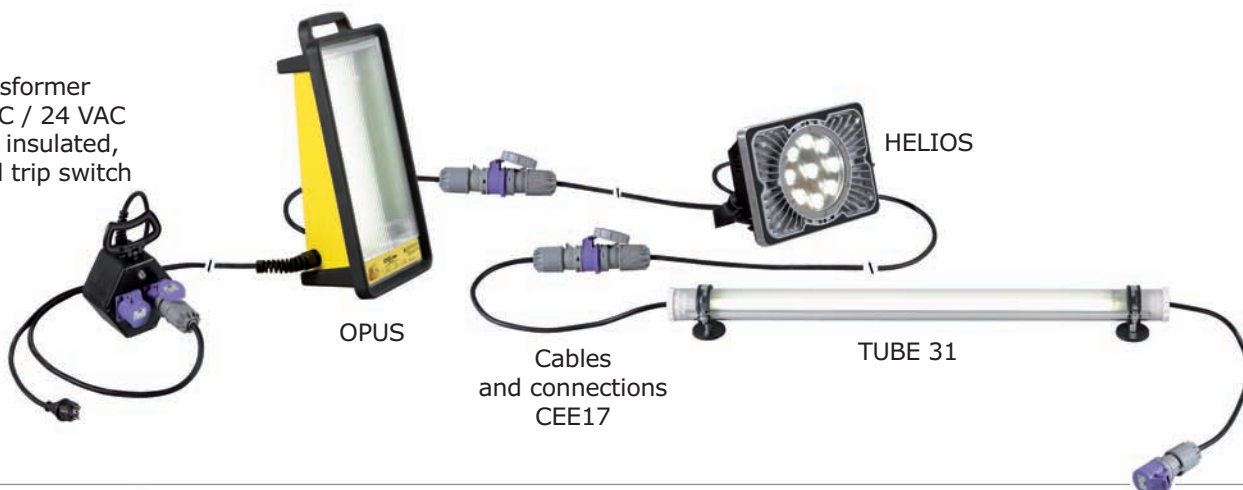

### 24 VAC Lighting

Range	HELIOS**	OPUS Mini	OPUS Standard	TUBE 31
<b>Power</b>	24 VAC*			
<b>Lighting technology</b>	27 LEDs CREE plate 129 lm/Led.	Tube fluo-compact PHILIPS TC-L low consumption. Superpolished reflector.		
<b>Luminous flux</b>	6000 lumens (≈halogen 1000W)	1800 lumens (≈halogen 150W)	3600 lumens (≈halogen 300W)	3500 lumens (≈halogen 300W)
<b>Power consumed</b>	60W	24W	48W	42W
<b>Life span</b>	50 000h	8 000h		
<b>Robustness</b>	Polycarbonate screen. Resists all heavy shocks & knocks, dust, and heat.			
<b>Switch functions</b>	3 positions: Stop, 50%, 100%	No	No	No
<b>Dimensions</b>	230 x 155 x 60 mm	423x215x139mm	415x285x150mm	- Diameter: 67mm - Length: 982mm
<b>Weight</b>	1.3Kg	1,6Kg	2,6Kg	1,2Kg
<b>Length of cable</b>	-	3m	5m	-
<b>Socket for series lighting</b>	1	1	1	1
<b>Waterproof level</b>	IP 65	IP 65	IP 64	IP 65
<b>Reference</b>	β = 16° LHP124A1T10T β = 26° LHP124A1T20T β = 37° LHP124A1T30T β = 43x16 LHP124A1T40T	LOP124A1V000C	LOP224A1V000C	LT3124A110001

### Accessories

For each range of material (HELIOS, OPUS, TUBE 31), TECSUP proposes a complete range of accessories: tripods, magnetic mountings, scaffold mountings, wall mountings...  
For more info, go to [www.tecsup.fr](http://www.tecsup.fr)

### BABY-BOX: secured emergency lighting and distribution case

Autonomous and secured, the BABY-BOX case supplies you with a LED emergency light or not, and delivers 24VAC power to two 16A products/systems.